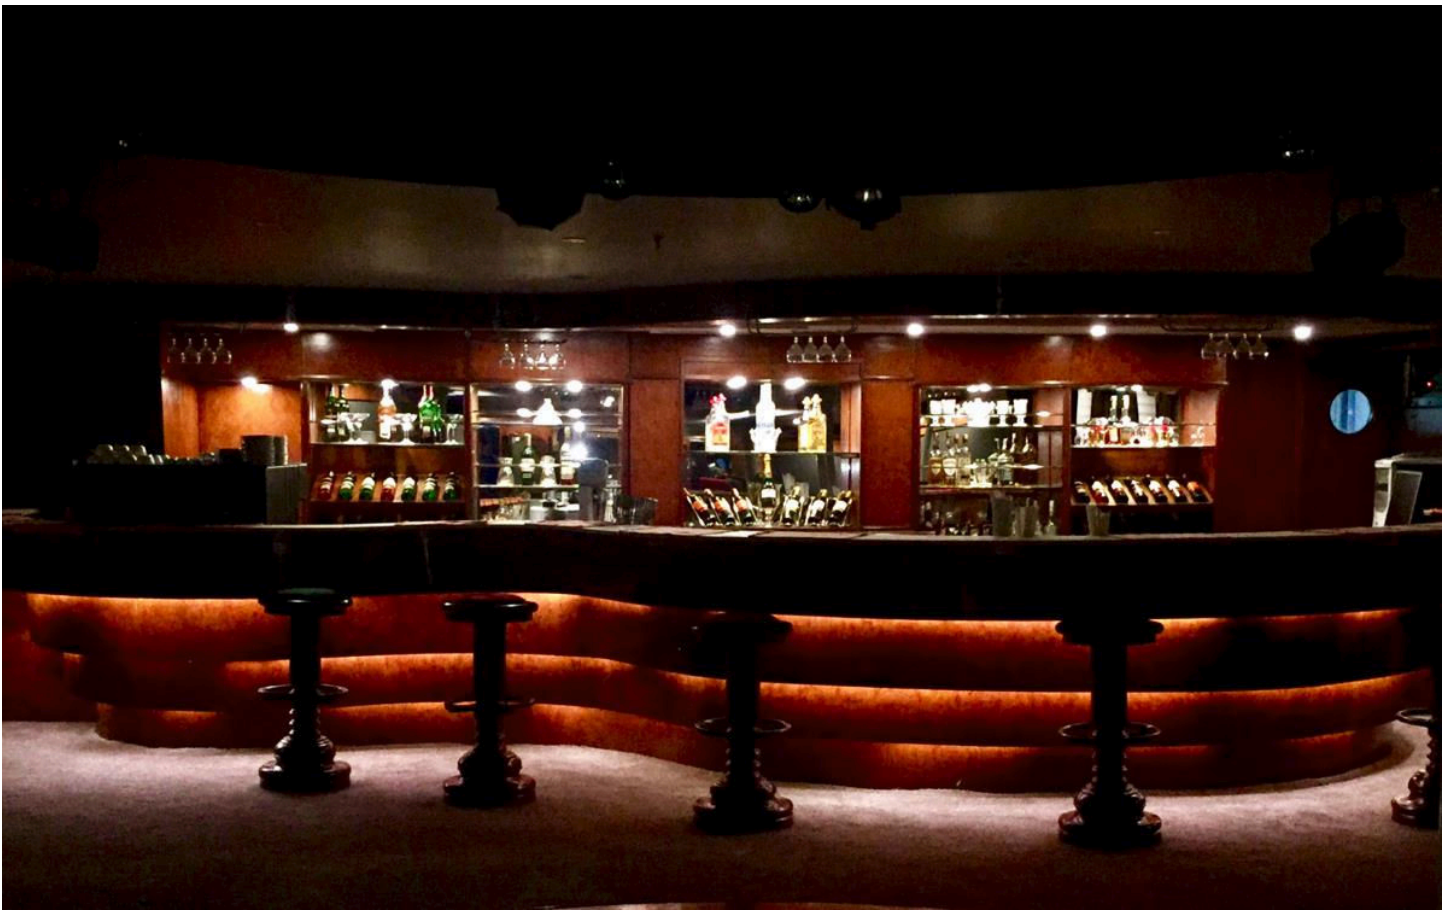

M/Y Mirage1 Nile Cruise

The Boat:

Luxurious 5 Star Deluxe Nile Cruise boat, newly built to a modern design, 72 meters long, 14.4 meters wide and 11.1 meters high.

Lobby:

Cabins & Suites:

Sun Deck & Swimming Pool:

Restaurant & Lounge Bar:

Entertainment: