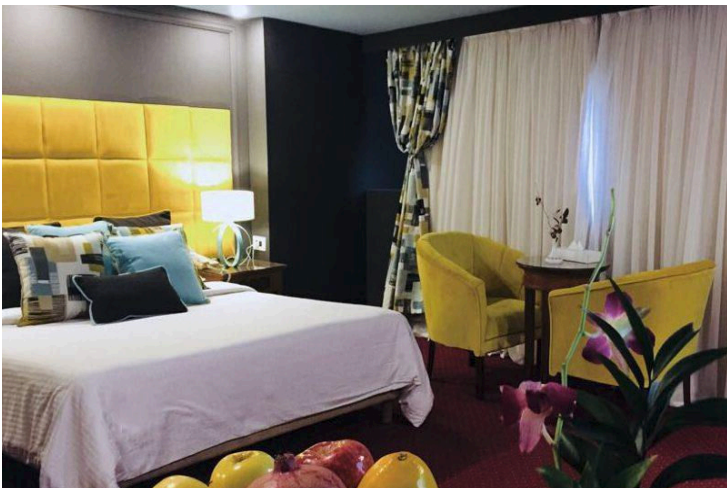

M/Y Mirage1 Nile Cruise

The Boat:

Luxurious 5 Star Deluxe Nile Cruise boat, newly built to a modern design, 72 meters long, 14.4 meters wide and 11.1 meters high.

Lobby:

Cabins & Suites:

Sun Deck & Swimming Pool:

Restaurant & Lounge Bar:

Entertainment: