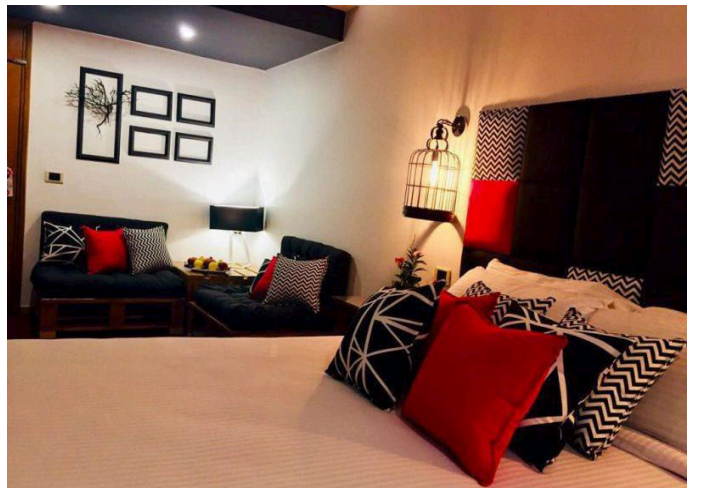

M/Y Mirage1 Nile Cruise

The Boat:

Luxurious 5 Star Deluxe Nile Cruise boat, newly built to a modern design, 72 meters long, 14.4 meters wide and 11.1 meters high.

Lobby:

Cabins & Suites:

Sun Deck & Swimming Pool: