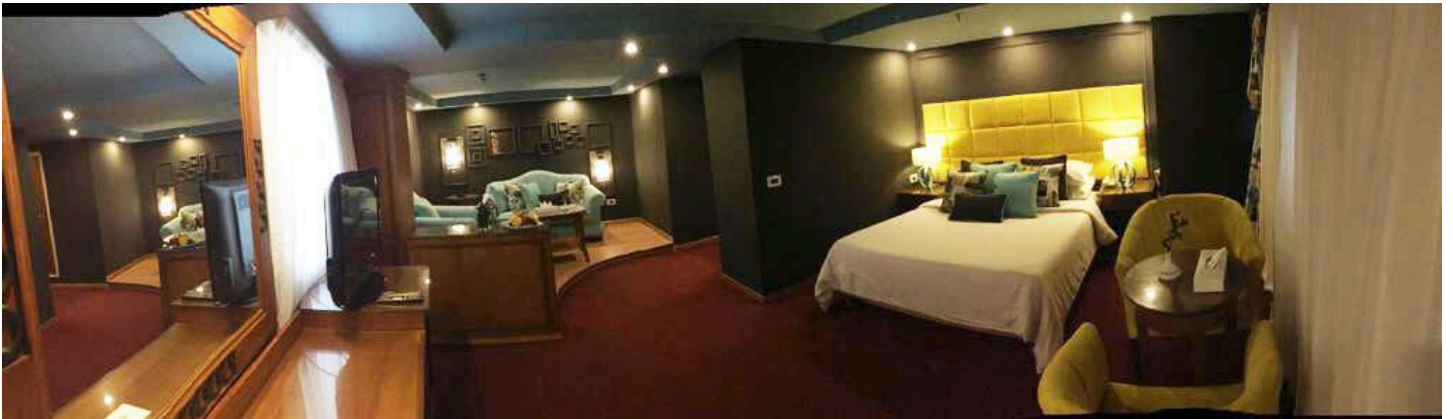

M/Y Mirage1 Nile Cruise

The Boat:

Luxurious 5 Star Deluxe Nile Cruise boat, newly built to a modern design, 72 meters long, 14.4 meters wide and 11.1 meters high.

Lobby:

Cabins & Suites:

Sun Deck & Swimming Pool:

Restaurant & Lounge Bar:

Entertainment: