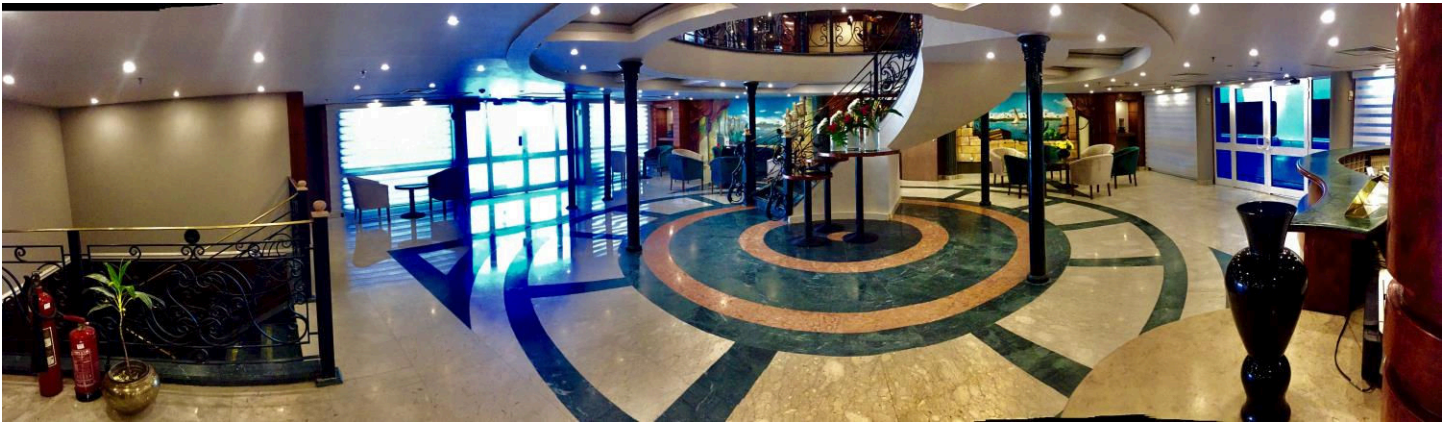

M/Y Mirage1 Nile Cruise

The Boat:

Luxurious 5 Star Deluxe Nile Cruise boat, newly built to a modern design, 72 meters long, 14.4 meters wide and 11.1 meters high.

Lobby:

Cabins & Suites:

Sun Deck & Swimming Pool:

Restaurant & Lounge Bar:

Entertainment: